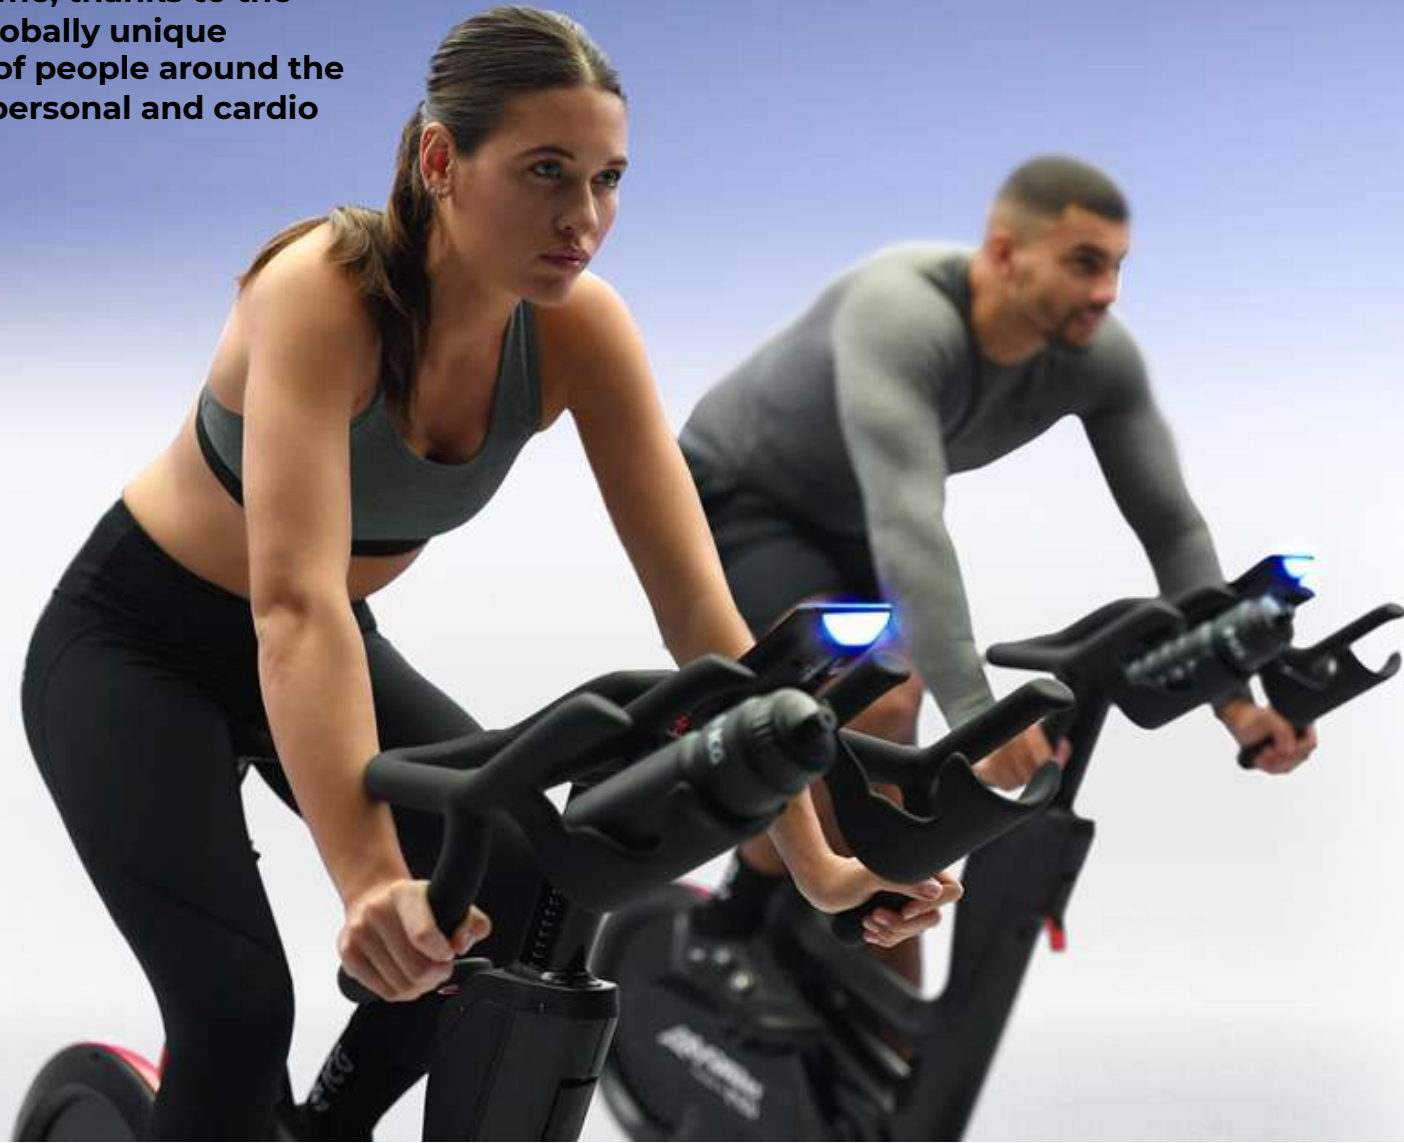

Unique Coach By Color® Program

All fitness levels - in one class - are welcome, thanks to the original ICG Coach By Color® system, a globally unique coaching methodology exciting millions of people around the world, advancing and optimizing group, personal and cardio floor setting.

- Universal method for coaching intensity
- Customized ride based on FTP or MHR
- Training zones displayed in color
- Inclusive for every participant
- Instructor sees front LED display
- Results based programming