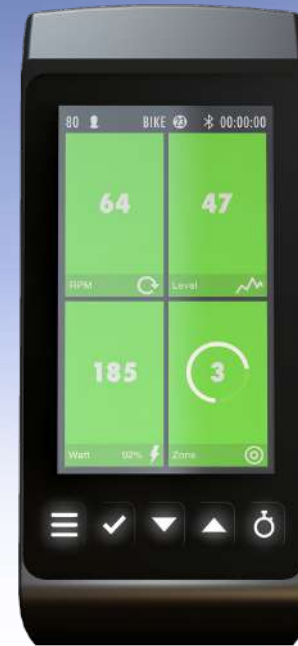

## IC7 Premium

- Performance Offset Frame Design
- Two Stage (belts) Drive Train
- Magnetic Resistance
- 300° Precision Resistance Dial
- Onboard Generator - Lipo
- TFT Full BLE / ANT+ / Wifi / NFC
- Color Console
- Instructor Facing Color LED
- Direct Power Meter (99%)
- Flip Lever User Adjustments
- Pedal Efficiency Graph
- Seat & Handlebar Gas Assist
- Sprint Pro Handlebar Design
- Coach by Color®, Training App, Connect System

# IC5 Bike console features

IC5

- LCD+ Dot Matrix screen display with Coach by Color intensity guidance
- Front LED facing instructor allowing for coaching cues
- Light button on console panel to change light display viewing options

# IC6 Bike console features

IC6

- TFT High-Def Pixel screen display with Coach by Color intensity guidance
- Front LED facing instructor allowing for coaching cues
- Lap button on console panel for recording lap intervals

# IC7 Bike console features

IC7

- TFT High-Def Pixel screen display with Coach by Color intensity guidance
- Front LED facing instructor allowing for coaching cues
- Lap button on console panel for recording lap intervals
- Left/Right Leg Independent Power Measurement for analyze pedaling efficiency